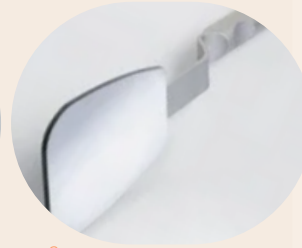

The FS Rhodium mirror provides options of new perspectives.

Rhodium FS

ULTRA FS

The brightest and sharpest mirror worldwide. The new unique design of the mirror layers provides superior bright images and crystal clarity previously unavailable.

+372 56935646 info@orthoq.ee

REF 6660 KO / empty

2 1 3 4
REF 6530 X ... / 6730 X ...

3 4
REF 6540 X ... / 6740 X ...

2
REF 6550 X ... / 6750 X ...

Photography Mirrors
For intraoral photos,
front surface coated.

	mm	REF FS Rhodium double-sided without handle	REF FS Rhodium handle bent	REF ULTRA FS handle bent	REF FS Rhodium handle V-shaped	REF ULTRA FS handle V-shaped	REF FS Rhodium handle straight	REF ULTRA FS handle straight
1 	58 x 76	6300 X 1	6530 X 1	6730 X 1			6550 X 1	6750 X 1
	66 x 95	6300 X 5	6530 X 5	6730 X 5			6550 X 5	6750 X 5
2 	74 x 106	6300 X 2	6530 X 2	6730 X 2			6550 X 2	6750 X 2
3 	42 x 128	6300 X 3	6530 X 3	6730 X 3	6540 X 3	6740 X 3		
4 	36 x 120		6530 X 3KFO	6730 X 3KFO	6540 X 3KFO	6740 X 3KFO		
	55 / 40 x 157	6300 X 4						
	53 / 31 x 142	6300 X 6						
	86 / 77 x 133	6300 X 7						
	71 / 62 x 133	6300 X 8						
	47 x 153	6300 X 9						